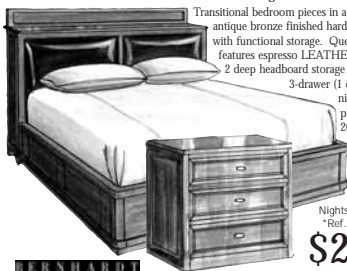

Transitional bedroom pieces in a rich brown finish with antique bronze finished hardware combine modern style with functional storage. Queen or king-size platform bed features espresso LEATHER panels, a 4-drawer base & 2 deep headboard storage compartments...54"H.

3-drawer (1 drop-front) bunching nightstand may be stacked or pushed together...32"W, 20"D, 30"H. Also available: matching LEATHER top bench for $299 and 8-drawer dresser for $599.

Nightstand *   Queen-Size OR King-Size Bed *
*Ref. $599   *Ref. $1999-$2299

$299 $999
YOUR CHOICE

CLEARANCE & more

Located at 4510 Buena Vista in Dallas and upstairs in our Plano & Southlake Stores

Space-Saving Bi-Cast Leather/Vinyl Match Chair Bed

Chocolate brown bi-cast leather/vinyl match chair bed features track arms, a twin-size pull-out bed (33"W, 72"L, 4" thick), and black wedge feet. 50"W, 36"D, 37"H. 9 to sell!

Bi-Cast Leather/Vinyl Chair Bed
$599