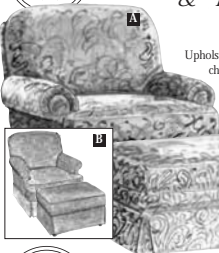

Sideboard *
*Ref. \$1699

\$999

Save \$300 Off the Reference Price of this Bi-Cast Leather Recliner
A classic club chair style, this bi-cast leather recliner in dark chocolate brown has an attached cushion back, rolled arms & wedge feet in an espresso finish. 34"W, 36"D (63"D reclining), 38"H.

Recliner
*Ref. \$799

\$499

STORE HOURS
CLOSED EVERY SUNDAY
Monday - Friday 10 to 9
Saturday 10 to 6

CLEARANCE & more

Located at 4510 Buena Vista in Dallas and upstairs in our Plano & Southlake Stores

A Weir's Best Selling Club Chair and Matching Swivel Rocker

Upholstered in crimson & gold paisley fabric, this comfy club chair (A) features a plump, attached cushion back, reversible seat cushion, rolled arms and a kickpleat skirt...37 1/2"W, 36"D, 38"H. 32" ottoman with caster base for \$179. Matching smaller-scale swivel rocker (B)...33"W, 33"D, 33"H. 26" ottoman with caster base for \$129.

A. Club Chair

B. Swivel Rocker

\$399 \$299

A. 32" Ottoman B. 26" Ottoman

\$179 \$129

SLEEP shoppe

Buy a mattress and box spring set* for \$998 or above, and receive complimentary delivery within Weir's Delivery Zone 1. See a sales associate for details. Manufacturer's 10-year no-charge warranty. No phone orders, please.