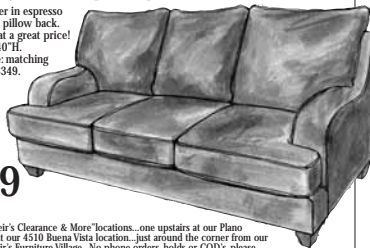

WEIR'S

FURNITURE VILLAGE

Owned & Operated by the Weir Family Since 1948

www.weirsfurniture.com