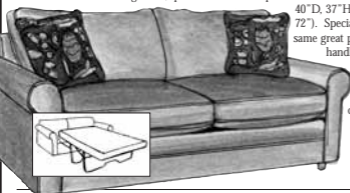

Queen-Size Sleep Sofa *
$1099

CLEARANCE & more

Located at 4510 Buena Vista in Dallas and upstairs in our Plano & Southlake Stores

Just Reduced! Counter-High Seating at Great Closeout Savings

Transitional style counter-high seating for your home! Two-seat, counter-high bench in espresso faux leather... 40"W, 24"D, 42"H (24" seat height). Matching single 24" counter stool... 20"W, 24"D, 42"H. Limit 4 counter stools per household.

24" Stool *
*Ref. $129
Was $99
$49
Bench *
*Ref. $299
Was $149
$99