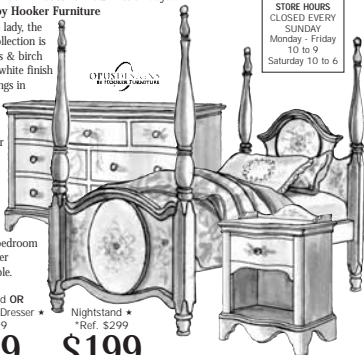

WEIR'S

furniture

Shop Tomorrow 10 to 9!

Closeout Values! Bedroom Pieces for Your Little Lady... from Opus Designs by Hooker Furniture

Just right for your little lady, the "Madeline's World" Collection is crafted of poplar solids & birch veneers in an eggshell white finish with floral hand-paintings in pale pink & green. Twin-size poster bed with wood rails (15 to sell) and full-size poster bed with metal rails... 71"H. 7-drawer dresser... 58"W, 19"D, 34"H. Single-drawer nightstand with shelf... 24"W, 16"D, 31"H. Complete her bedroom with a selection of other matching pieces available.

STORE HOURS
CLOSED EVERY
SUNDAY
Monday - Friday
10 to 9
Saturday 10 to 6

OPUS DESIGNS
BY HOOKER FURNITURE

Twin-Size Bed OR
Full-Size Bed OR Dresser ★
*Ref. \$699

\$299
YOUR CHOICE

Nightstand ★
*Ref. \$299

Writing Desk ★
*Ref. \$599

\$299

Side Chair ★
*Ref. \$249
Was \$149

\$99

Remarkable Closeout Savings on this Good-Looking, "U-Shaped" Wall Unit from Hooker Furniture

This handsome three-piece wall unit includes a TV console between two lighted side piers... a great closeout buy! In a distressed golden brown finish with antique brass finished hardware & paneled doors, the console features a routed top & an adjustable shelf behind each of 3 doors; console can accommodate up to a 50" HD TV. Two lighted pier side units each feature 2 adjustable shelves (1 glass inset, 1 wood) & an adjustable shelf behind door below. 117"W, 25 1/2"D, 70"H. 22 sets to sell! TV not included.