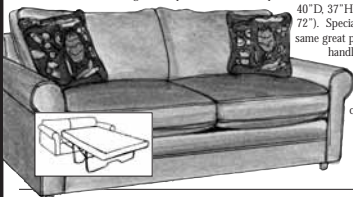

Writing Desk ★
*Ref. \$599

\$299

Side Chair ★
*Ref. \$249
Was \$149

\$99

Remarkable Closeout Savings on this Good-Looking, "U-Shaped" Wall Unit from Hooker Furniture

This handsome three-piece wall unit includes a TV console between two lighted side piers... a great closeout buy! In a distressed golden brown finish with antique brass finished hardware & paneled doors, the console features a routed top & an adjustable shelf behind each of 3 doors; console can accommodate up to a 50" HD TV. Two lighted pier side units each feature 2 adjustable shelves (1 glass inset, 1 wood) & an adjustable shelf behind door below. 117"W, 25 1/2"D, 70"H. 22 sets to sell! TV not included.

3-Pc. Wall Unit ★
*Ref. \$2699

\$699

HOOKER

Upholstered Queen-Size Sleep Sofa with a Tailored Look

Queen-size sleep sofa covered with woven fabric in earth tones of brown, khaki and moss features reversible cushions, rolled arms, a tailored base & 2 floral patterned toss pillows in marigold, moss & crimson on a black background; queen-size mattress pulls out conveniently for guests! 84 1/2"W, 40"D, 37"H (mattress measures 60" x 72"). Special order this sleep sofa at the same great price: choose from a select handle for the body fabric and a select handle for the pillow fabric. Also available: full-size sleeper for \$999 & chair sleeper for \$949.