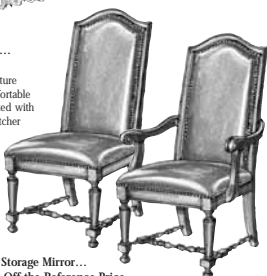

Beautiful Storage Mirror... Save $200 Off the Reference Price

Great for the master bedroom, this elegant and functional storage mirror features an aged green finish, antiqued brass-finished hardware, acanthus and pillar detail, gold hand-painted floral & leaf accents, and a beveled mirror on the front...door opens to reveal ample space for storing jewelry. 39 1/2"W, 4 1/2"D, 86"H. For safety, this piece must be mounted to a wall.

Storage Mirror
*Ref. $599

$399

Simply Styled Queen-Size Leather Sleep Sofa...Priced Right!

Terrific for overnight guests, this casual sleep sofa is covered in black cherry leather and features an attached back, slightly rolled arms, stitched accents, and block feet in a dark java finish. 87"W, 38"D (85" when bed out), 35"H. Queen-size memory foam mattress is 5-1/2" thick and measures 60"W, 72"L. Also available: matching leather chair for $799 and matching leather sofa for $999.

Leather Sleep Sofa
$1299