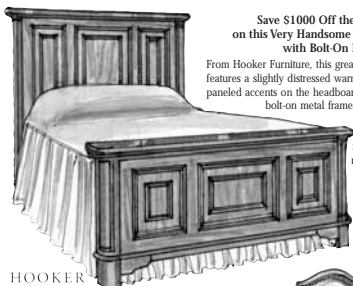

### Save \$1000 Off the Reference Price on this Very Handsome Queen-Size Panel Bed with Bolt-On Metal Frame

From Hooker Furniture, this great-looking queen-size bed features a slightly distressed warm cinnamon finish with paneled accents on the headboard and footboard and a sturdy bolt-on metal frame. 62 1/2"H. We strongly recommend delivery by Weir's because this bed has been modified for a bolt-on frame rather than hook-on rails.